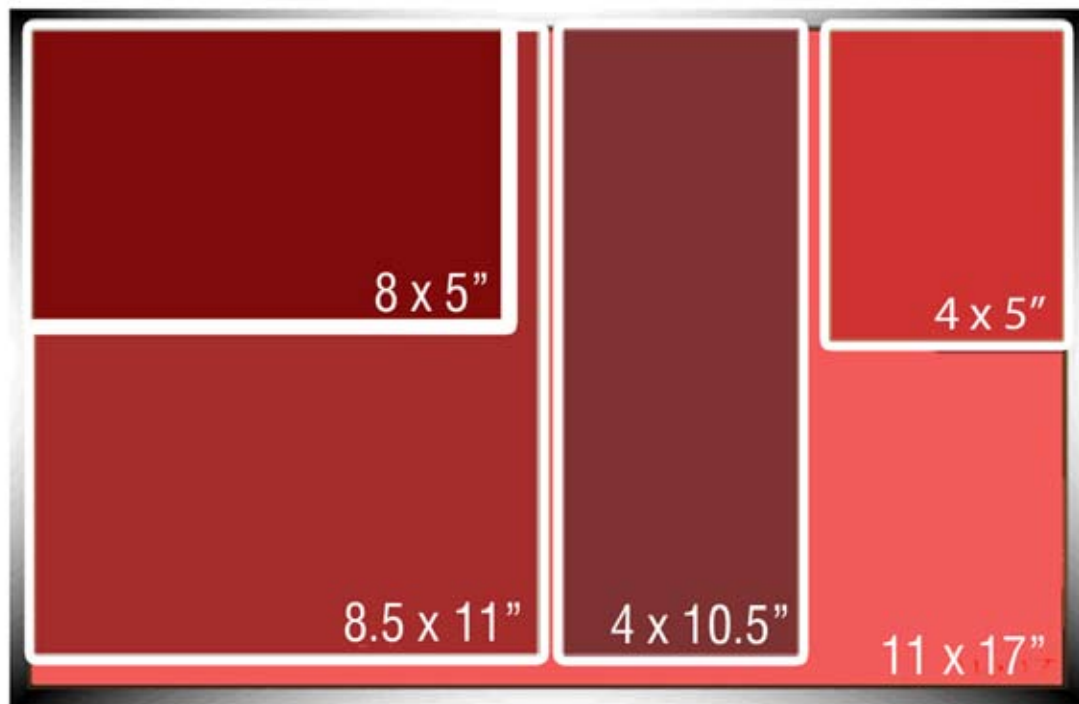

### NETWORK B

Northside Rec Complex	9 Boards	4" X 5"	\$2.50
Southside Comm. Ctr.	11 Boards	8" X 5" or	\$5.25
Great Can. Warehouse	3 Boards	4" X 10 1/2"	\$5.25
Kyrenia Club	6 Boards	8 1/2" X 11"	\$11.00
Jubilee Lodge	4 Boards	11" X 17"	\$24.00
Black Bear Campsite	3 Boards		
Yogi's Sports Bar	7 Boards		
Petawawa Legion	4 Boards		

## LAYOUT AND SPECIFICS

2009

Our professionally designed ads are displayed in a modern slim-line 13 1/4" x 19 1/4" or 12" x 24" frames.

Ads are protected under a clear Lexan or acrylic overlay.

Variety of sizes and formats available.